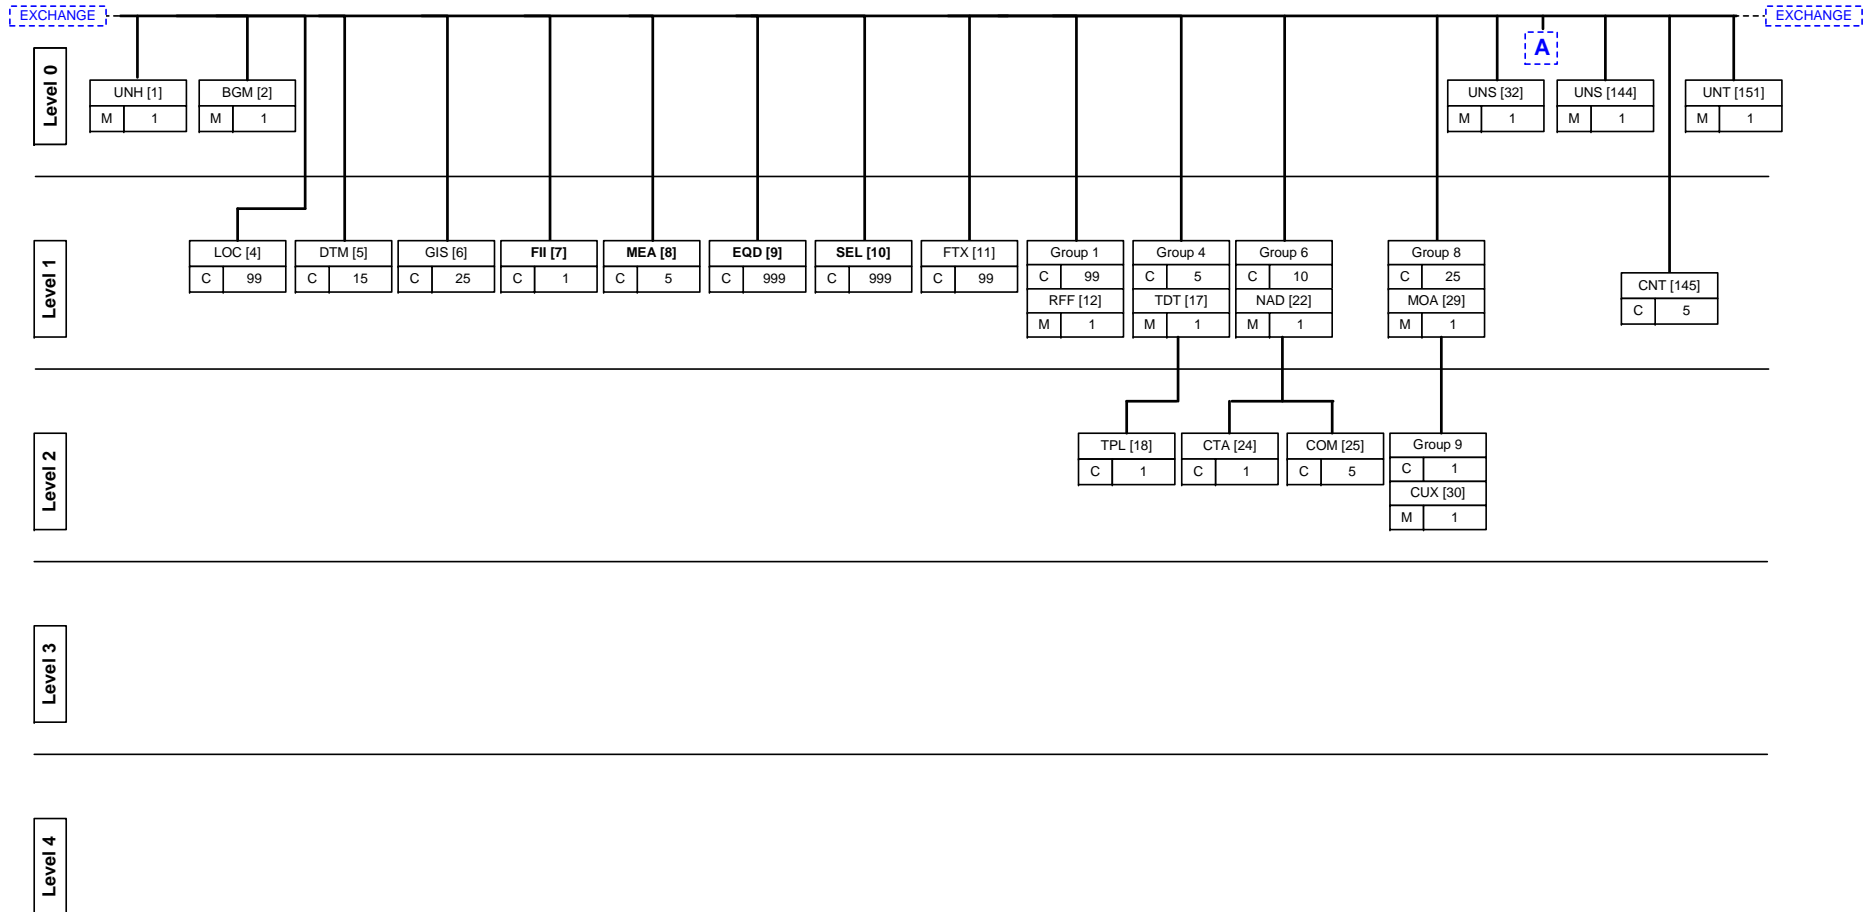

SCTS-AIS

**Swedish Customs Technical Specifications
for Automated Import System**

ICS phase 1

Appendix G

Branching diagram

**Version 1.0.3
2010-02-18**

Branching diagram

SCTS-AIS, ICS phase 1, Appendix G

Version 1.0.3

2010-02-18

SCTS-AIS, ICS phase 1, Appendix G

Version 1.0.3

2010-02-18

Branching diagram

Overview of message combinations that forms approved Exchanges.

SCTS-AIS, ICS phase 1, Appendix G

Version 1.0.3

2010-02-18

Branching diagram

CUSDEC (The CUSDEC hierarchy is defined in the following 2 diagrams).

SCTS-AIS, ICS phase 1, Appendix G

Version 1.0.3

2010-02-18

Branching diagram

SCTS-AIS, ICS phase 1, Appendix G

Version 1.0.3

2010-02-18

Branching diagram

CUSRES (The CUSRES hierarchy is defined in the following diagram).

SCTS-AIS, ICS phase 1, Appendix G

Version 1.0.3

2010-02-18