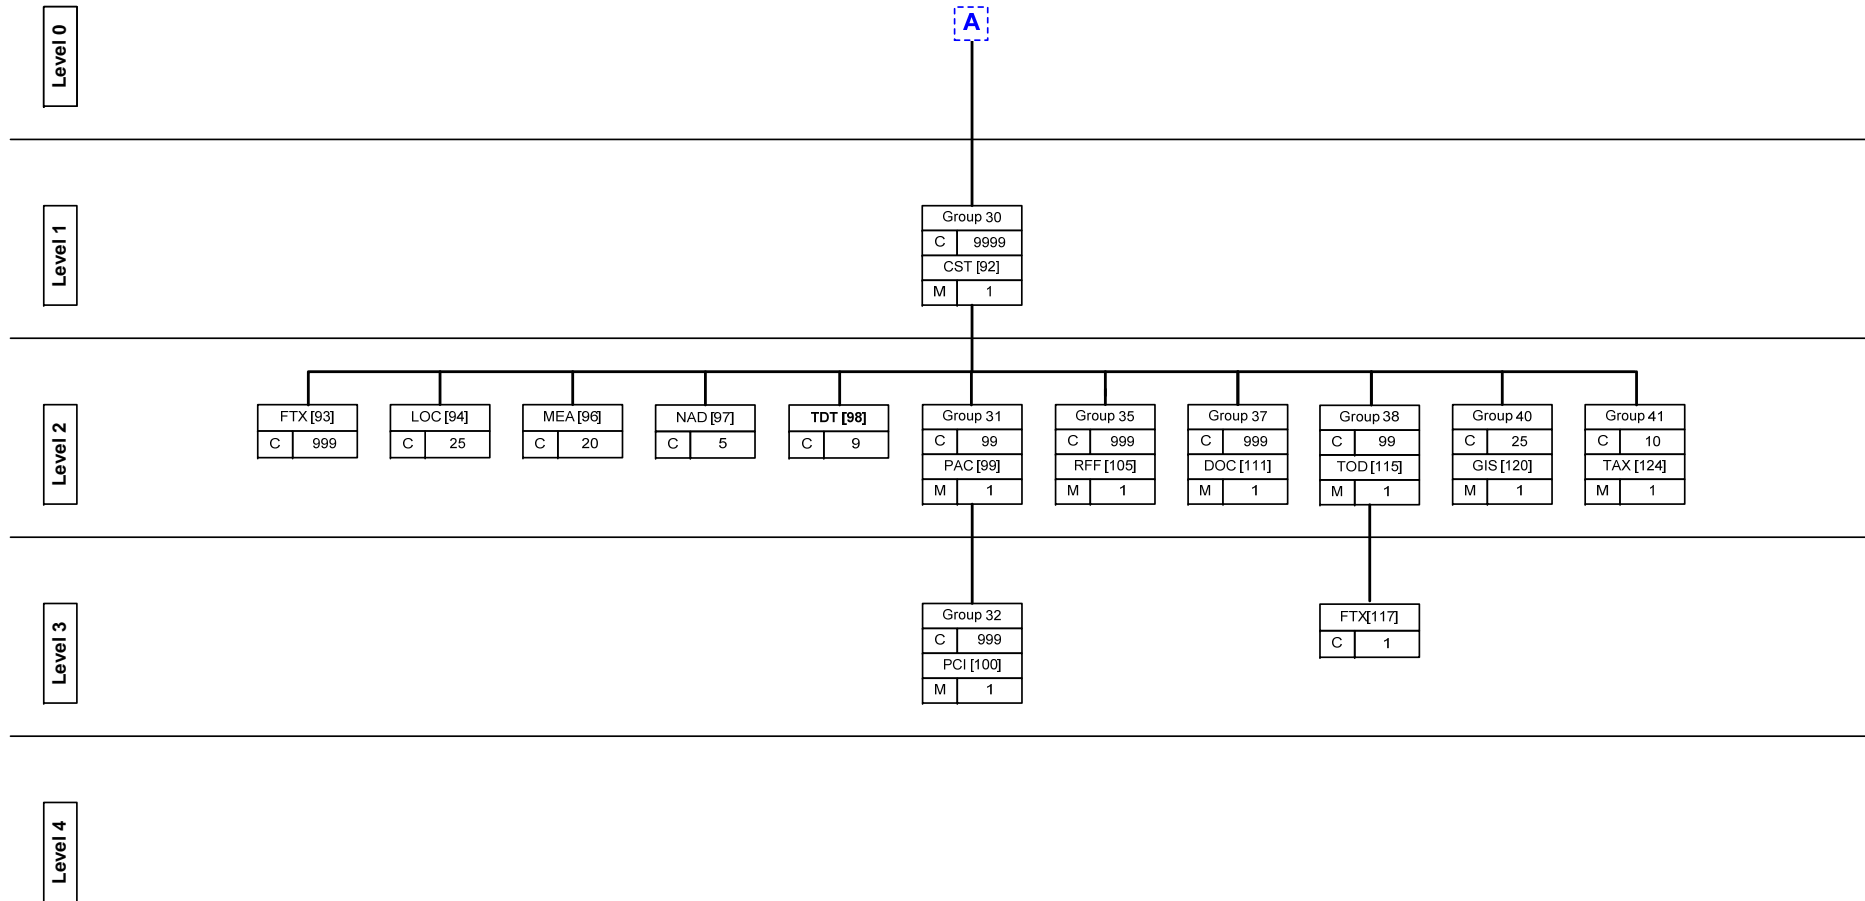

Version 1.0.3

2010-02-18

Branching diagram

CUSDEC (The CUSDEC hierarchy is defined in the following 2 diagrams).

SCTS-AIS, ICS phase 1, Appendix G

Version 1.0.3

2010-02-18

Branching diagram

SCTS-AIS, ICS phase 1, Appendix G

Version 1.0.3

2010-02-18

Branching diagram

CUSRES (The CUSRES hierarchy is defined in the following diagram).

SCTS-AIS, ICS phase 1, Appendix G

Version 1.0.3

2010-02-18

Branching diagram

AUTACK (The AUTACK hierarchy is defined in the following diagram).

SCTS-AIS, ICS phase 1, Appendix G

Version 1.0.3

2010-02-18

Branching diagram

CONTRL (The CONTRL hierarchy is defined in the following diagram).