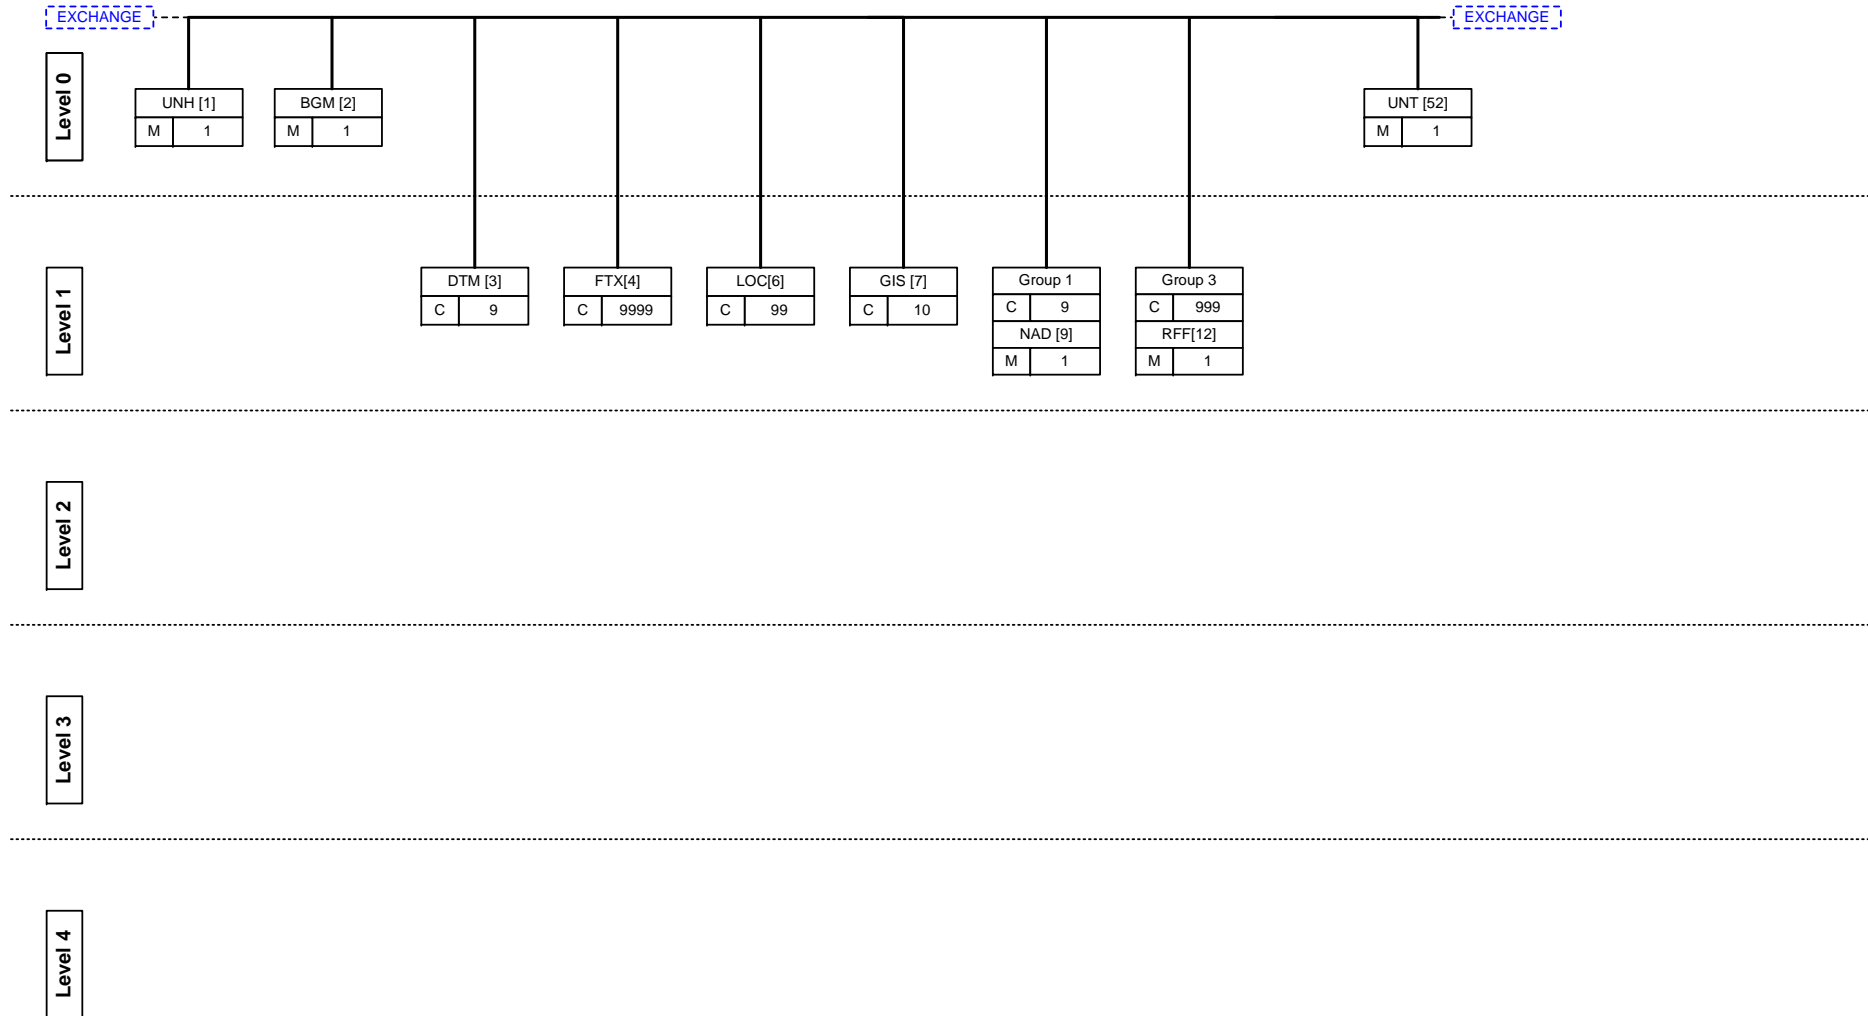

Version 1.0.3

2010-02-18

Branching diagram

CUSDEC (The CUSDEC hierarchy is defined in the following 2 diagrams).

SCTS-AIS, ICS phase 1, Appendix G

Version 1.0.3

2010-02-18

Branching diagram

SCTS-AIS, ICS phase 1, Appendix G

Version 1.0.3

2010-02-18

Branching diagram

CUSRES (The CUSRES hierarchy is defined in the following diagram).

SCTS-AIS, ICS phase 1, Appendix G

Version 1.0.3

2010-02-18

Branching diagram

AUTACK (The AUTACK hierarchy is defined in the following diagram).

SCTS-AIS, ICS phase 1, Appendix G

Version 1.0.3

2010-02-18

Branching diagram

CONTRL (The CONTRL hierarchy is defined in the following diagram).