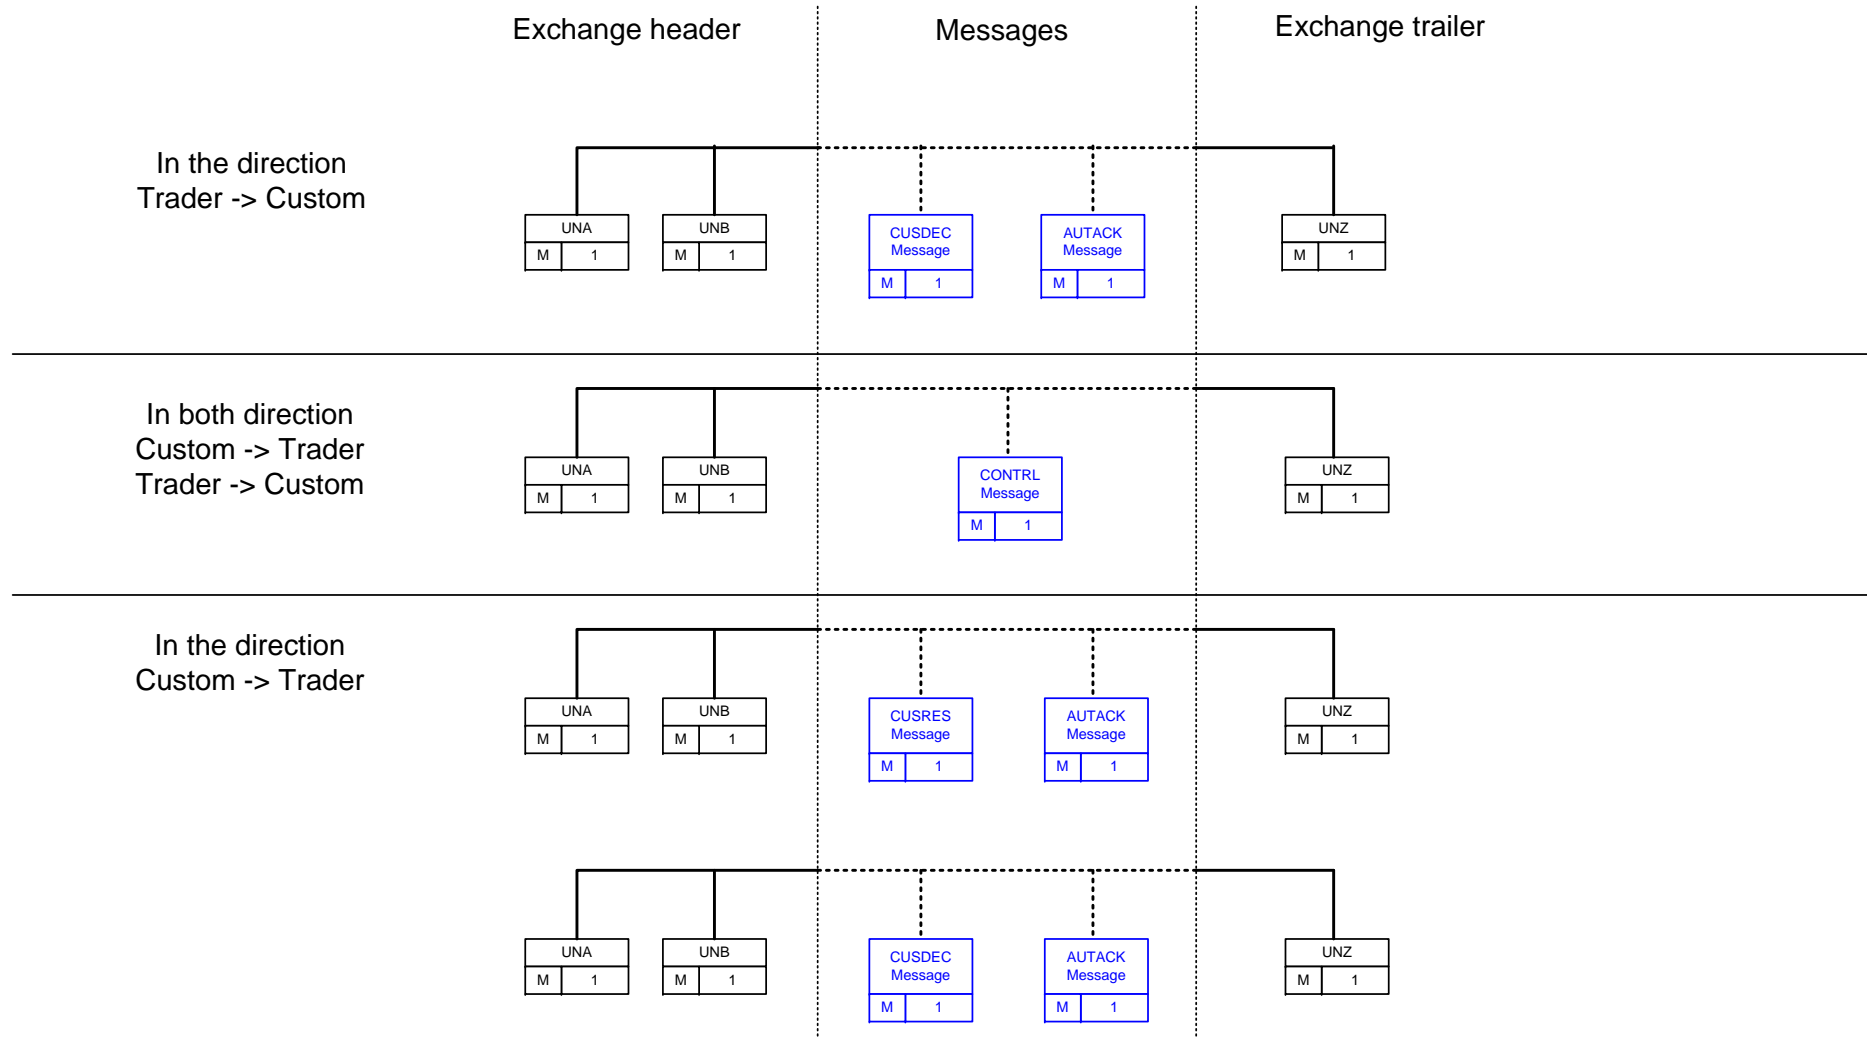

SCTS-AIS

**Swedish Customs Technical Specifications
for Automated Import System**

ICS phase 1

Appendix G

Branching diagram

**Version 1.0.3
2010-02-18**

Branching diagram

SCTS-AIS, ICS phase 1, Appendix G

Version 1.0.3

2010-02-18

SCTS-AIS, ICS phase 1, Appendix G

Version 1.0.3

2010-02-18

Branching diagram

Overview of message combinations that forms approved Exchanges.

SCTS-AIS, ICS phase 1, Appendix G

Version 1.0.3

2010-02-18

Branching diagram

CUSDEC (The CUSDEC hierarchy is defined in the following 2 diagrams).

SCTS-AIS, ICS phase 1, Appendix G

Version 1.0.3

2010-02-18

Branching diagram

SCTS-AIS, ICS phase 1, Appendix G

Version 1.0.3

2010-02-18

Branching diagram

CUSRES (The CUSRES hierarchy is defined in the following diagram).

SCTS-AIS, ICS phase 1, Appendix G

Version 1.0.3

2010-02-18