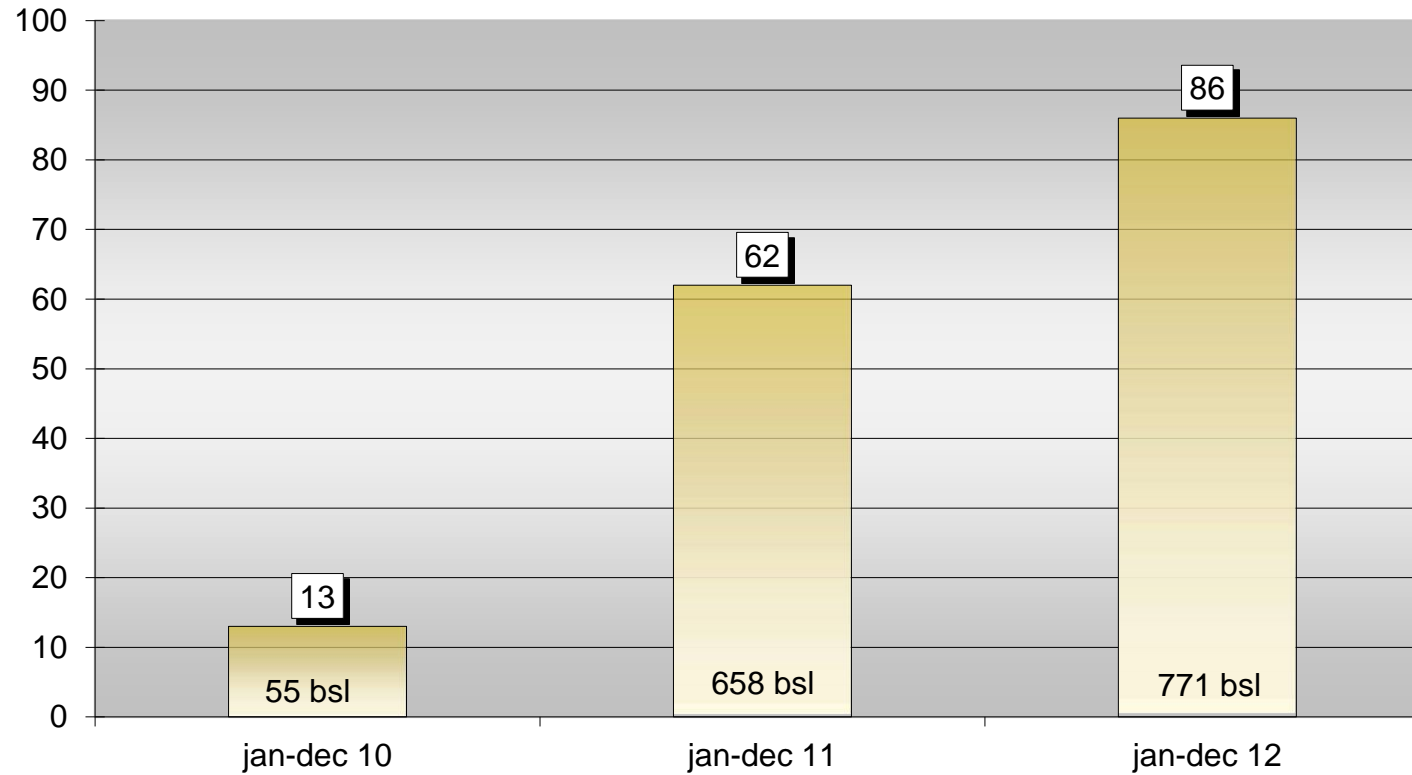

Narkotiskt läkemedel (kilo)