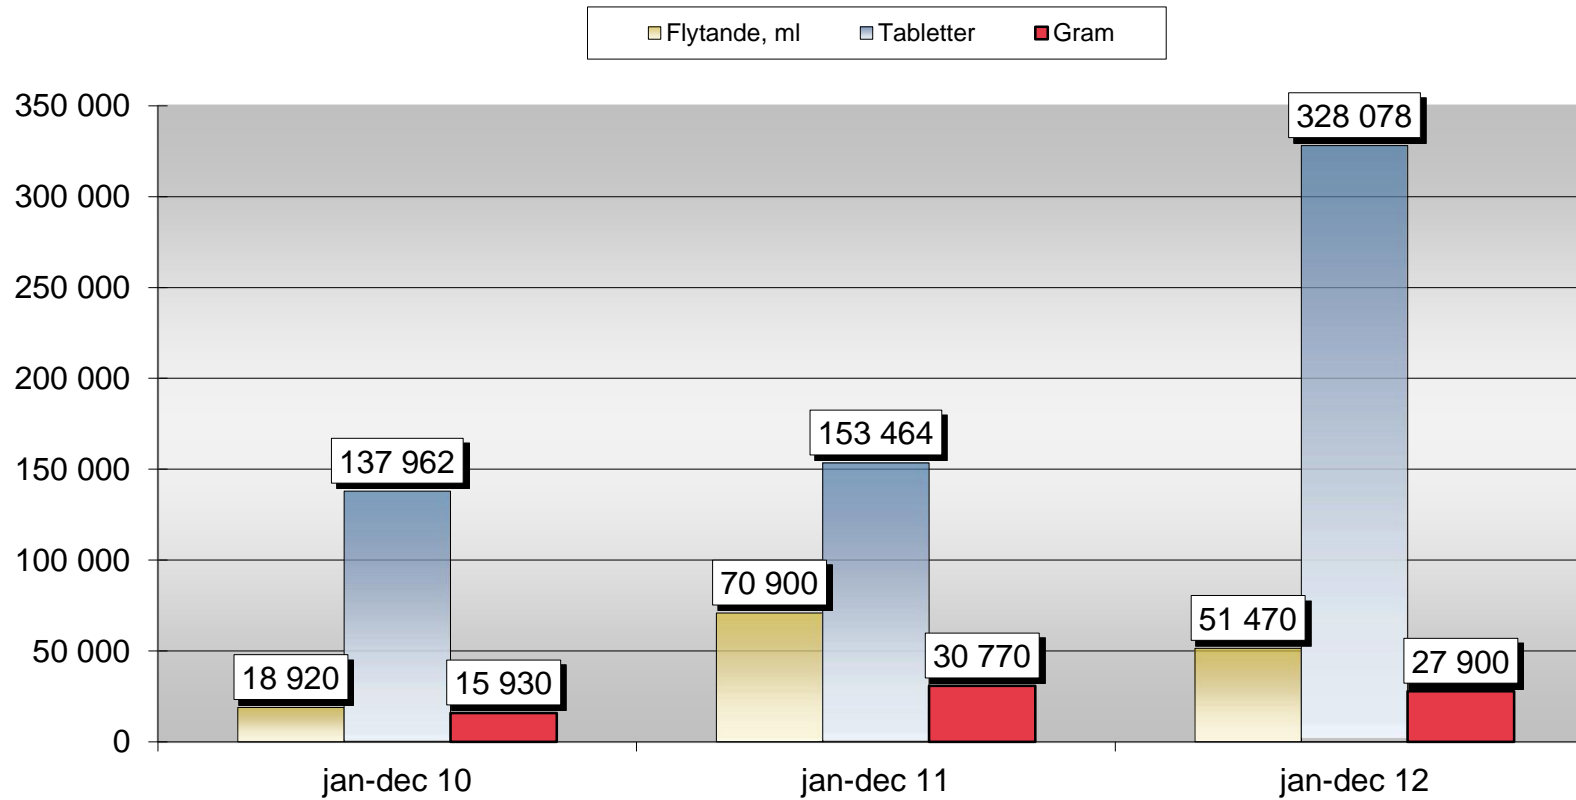

Dopningsmedel