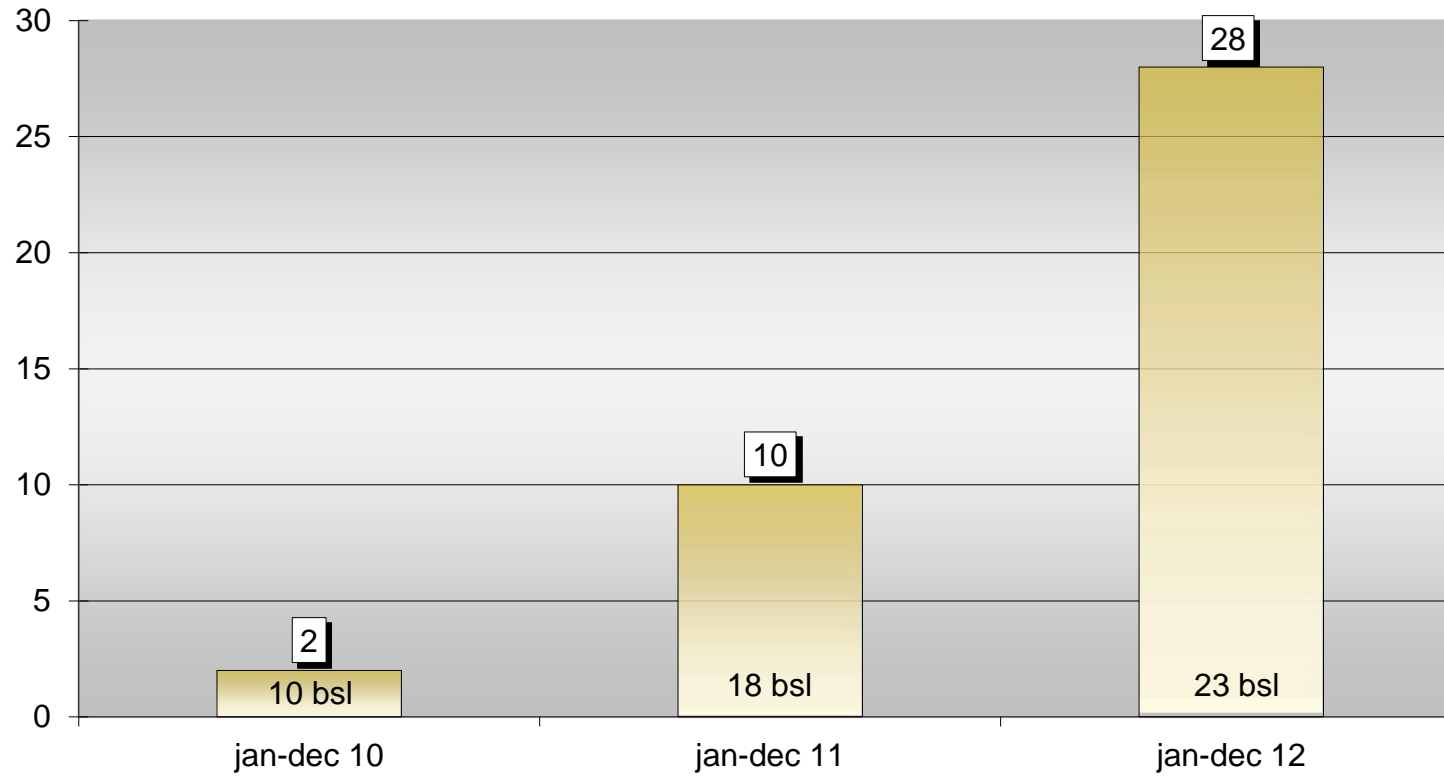

Narkotiskt läkemedel (liter)